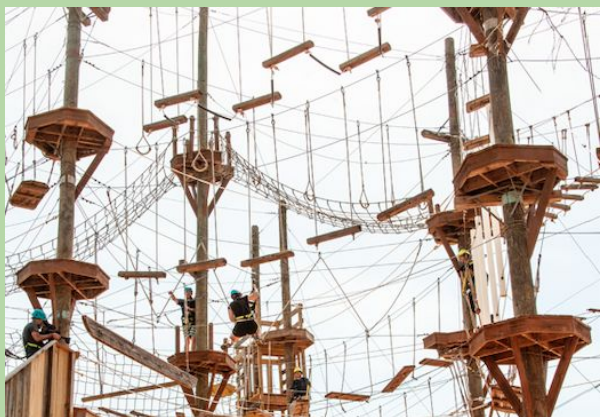

Are you ready to Appalachian Up?

TalithaKoum \$40 . (four-stories high aerial adventure course). Must weigh between 75 and 250 lbs and be at least 60 inches tall.

RedTail Racers \$40. (dual zipline race course) a thrilling ride and an amazing view of the village. Must weigh between 75 and 250 lbs.

20% off to family pass holders and those who have already purchased farm general admission. 50% off to family plus pass holders. Ask about passes today!

Mountain Top Drop \$20. (free fall experience). Must weigh between 75 and 250 lbs. Included within the price of TalithaKoum but can be purchased separately.

TreeRock Challenge \$25. (multi-level family friendly challenge course). Must weigh between 50 and 250 lbs.

Rock Climbing Wall \$5 for all day climb access. Must be at least 42" tall. No required time entry.

Holler Hauler \$10 (or free for 1 adult accompanying someone 17 or under to TalithaKoum, or zips) is a chauffeured UTV ride and is included within the price of TalithaKoum, Zipline and Mountain Top Drop.