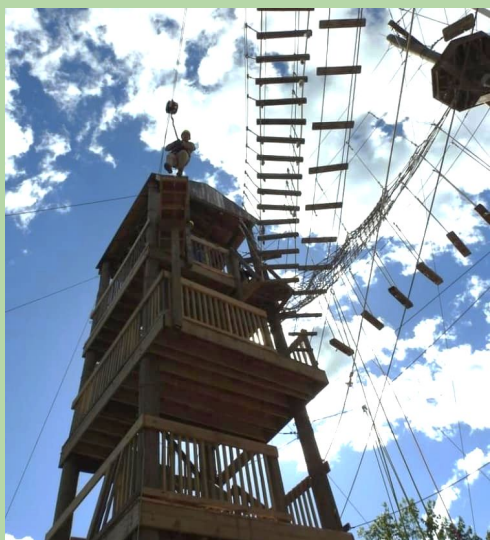

Are you ready to Appalachian Up?

TalithaKoum \$40 . (four-stories high aerial adventure course). Must weigh between 75 and 250 lbs and be at least 60 inches tall.

RedTail Racers \$40. (dual zipline race course) a thrilling ride and an amazing view of the village. Must weigh between 75 and 250 lbs.

20% off to family pass holders and those who have already purchased farm general admission. 50% off to family plus pass holders. Ask about passes today!

Mountain Top Drop \$20. (free fall experience). Must weigh between 75 and 250 lbs. Included within the price of TalithaKoum but can be purchased separately.

TreeRock Challenge \$25. (multi-level family friendly challenge course). Must weigh between 50 and 250 lbs.

Rock Climbing Wall \$5 for all day climb access. Must be at least 42" tall. No required time entry.

Holler Hauler \$10 (or free for 1 adult accompanying someone 17 or under to TalithaKoum, or zips) is a chauffeured UTV ride and is included within the price of TalithaKoum, Zipline and Mountain Top Drop.